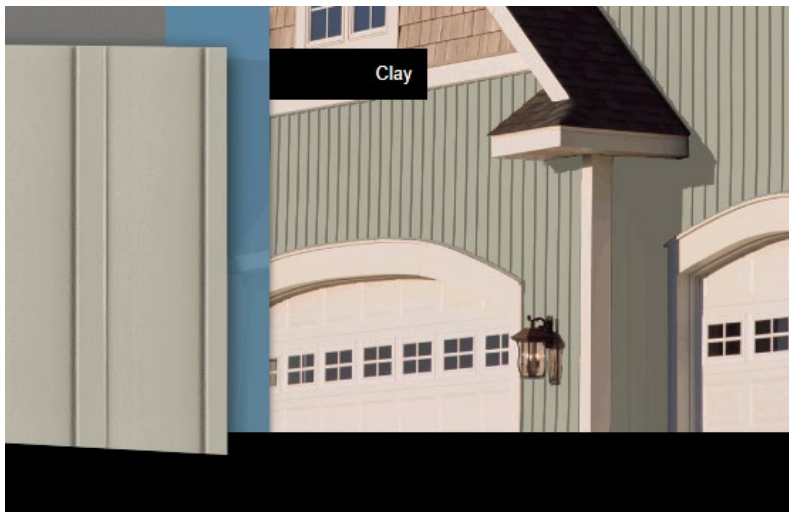

TrueWall - 4400 Series (Cont.)

Siding

TrueWall - 4400 Series (Cont.)

Siding

TrueWall - 4800 Series

Siding

TrueWall - 4800 Series (Cont.)

Bayou

Sagebrook

Briarwood

Exterior Upgrades

Black, LP Vertical Siding

Cascade Slate Woodtone Siding

Saltwood Decking &
Black Railing

Shutters

Black