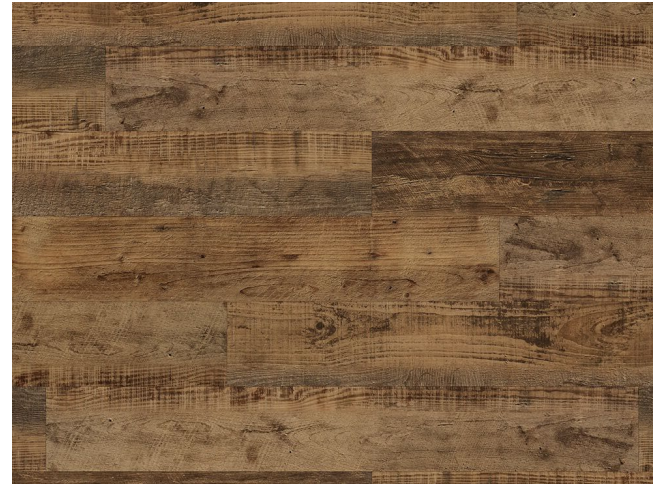

Duxbury
Oak