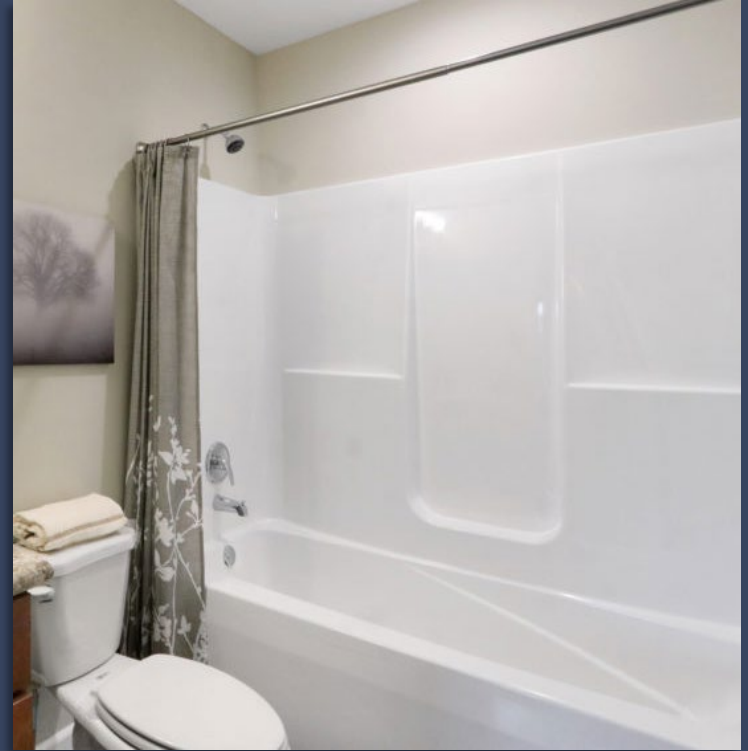

Water Savers

Elongated
(Standard)

Comfort Height

Tub Options

Free
Standing

60" Tub/ Shower
*Optional Door
Available

RE7236 72"
Tub/ Shower

Fiberglass Showers