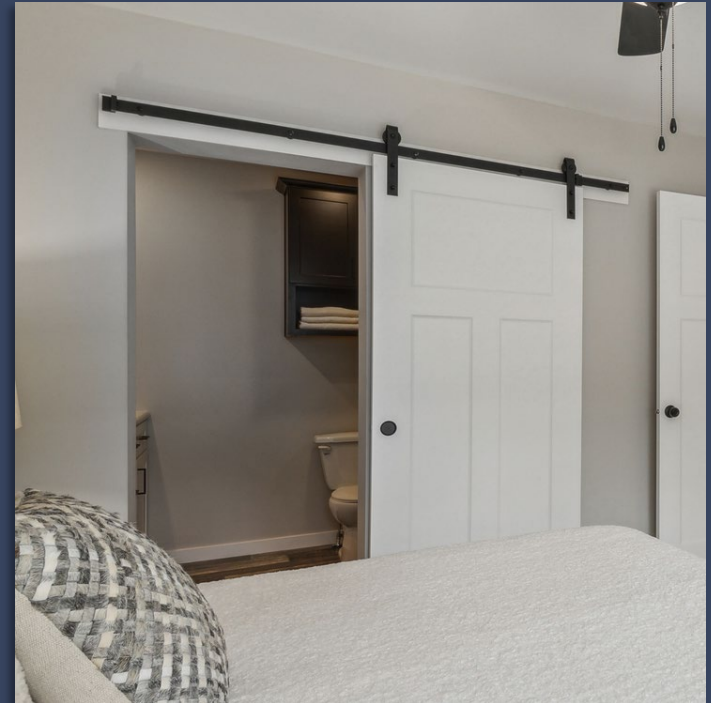

Colonial Trim
2-Pnl Woodgrain
Door (Standard)

Deluxe Trim
2-Pnl Woodgrain
Door (Standard)

Barn Doors

White Rustic Barn
Door

Barn Door Track
Addition

Shelving

White MDF Shelving

Wire Shelving
(Standard)