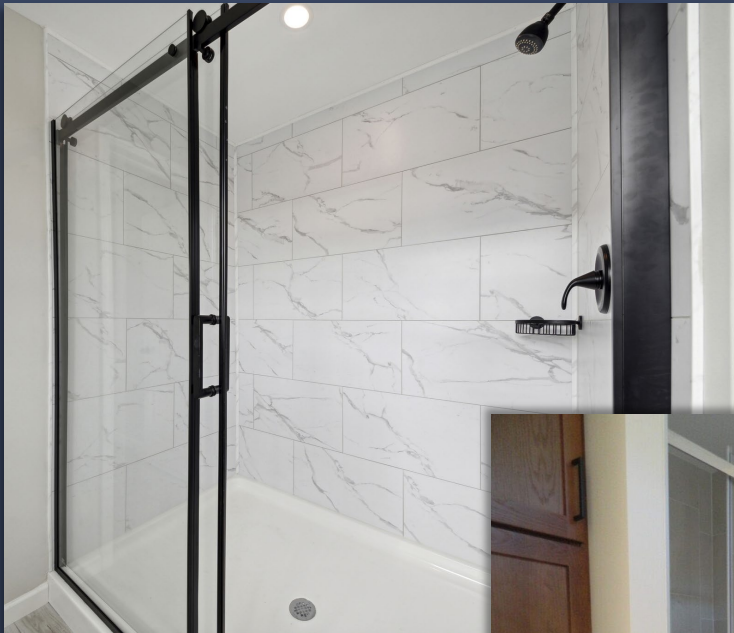

Water Savers

Elongated
(Standard)

Comfort Height

Tub Options

Free
Standing

60" Tub/ Shower
*Optional Door
Available

RE7236 72"
Tub/ Shower

Fiberglass Showers

48 & 60"
*Optional Door
Available

MP6333BF ADA
Complaint
Shower

Optional 18"
Grab Bar

Tile Showers

4x6 Barn Door
Shower

48 & 60"
Shower

4x6 Mirage
Shower

Tile Shower Accessories