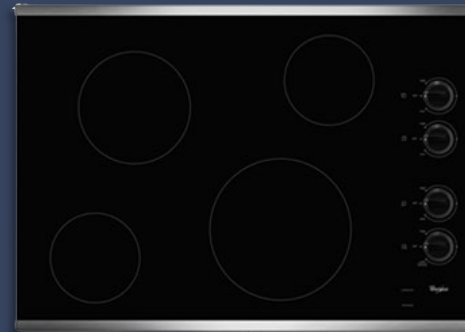

Appliances

3 Cycle Dishwasher

6 Cycle Dishwasher

Electric Coil Top Range

Electric Smoothtop Range

Electric Double Oven

Electric Cooktop

Gas Cooktop

Appliances

Self Clean Gas Range

Gas Double Oven

30" Gas Or Electric
Slide In Range

SGL Wall Oven

Micro Wall Oven

Double Wall
Oven

Appliances

Built In Micro

Micro Rangehood

30" Rangehood

36" Range Hood

36" Hood W/
Extension

Wine Fridge

30" Island Rangehood

36" Black
Rangehood