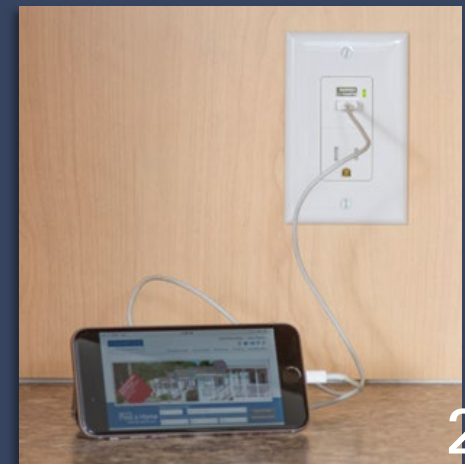

USB Receptacle