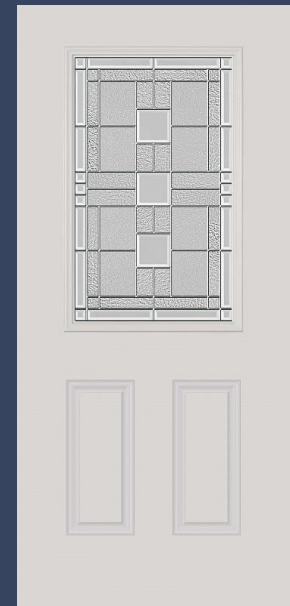

Silverline V3 Double Hung
(Upgrade)
*Available With Or Without Grids *

Exterior Doors

BLUELINX

6 Panel (Standard)

818-SDL
(Upgrade)

681-CL
(Upgrade)

Exterior Doors

686-CL
(Upgrade)

689-CL
(Upgrade)

684-MI
(Upgrade)

Exterior Door Side Lights

S263 (Upgrade)

S606 (Upgrade)

S1170 (Upgrade)

S161 (Upgrade)

S6091 (Upgrade)