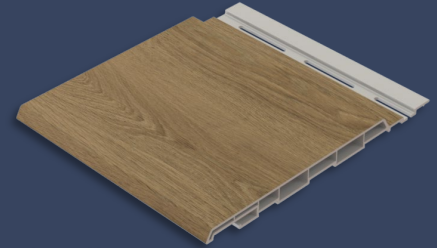

Gable Porch Kit

Siding Options

Traditional
4000
(Standard)

Traditional
4400
(Upgrade)

Shake
(Upgrade)
Always Ship loose

Vertical
(Upgrade)
Always Ship loose

ChamClad 6"
Architectural Panel

Evolve Stone Faux
Stone Siding

Exterior Window Trim Options

Raised Panel Shutter (Standard)

3.5" Lineal Trim (Upgrade)
Available For Exterior Doors

Shingles & Windows

IKO Cambridge Architectural Shingle

Kinro Single Hung (Standard)
*Only Available With Grids *